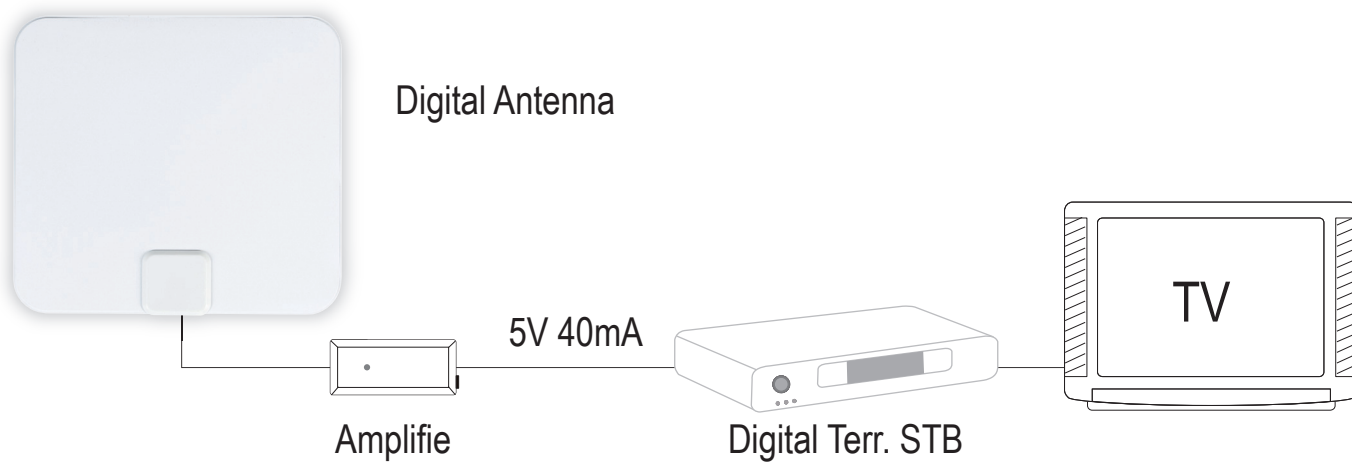

KNANIR2502B

DVB-T/T2 Antenna

Turn on the Dv 5V of set-top box for this connection working